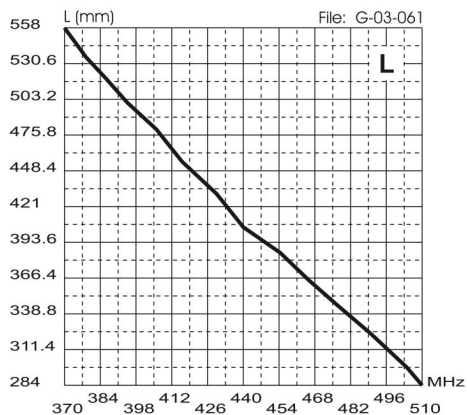

**TYPICAL TUNING DIAGRAMS**

**NOTE:**

- Use the curves just as a guide. For fine-tuning please use an SWR-Meter.

**MATCHING DIAGRAM**

TYPICAL MATCHING DIAGRAM vs FREQUENCY

**BANDWIDTH DIAGRAM**

TYPICAL BANDWIDTH DIAGRAM vs FREQUENCY

HI-QUALITY ANTENNAS MADE IN ITALY

**GPF 703 N**

UHF Base Station Antenna 370...510 MHz

*Installation Manual*