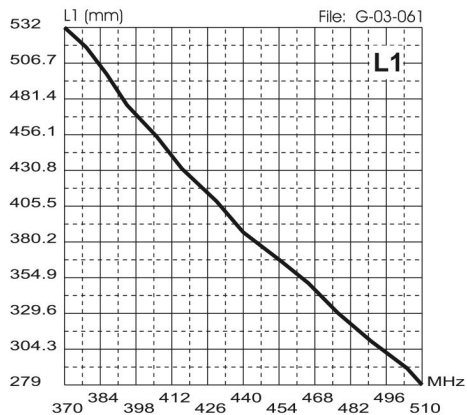

**TYPICAL TUNING DIAGRAMS**

**NOTE:**

- Use the curves just as a guide. For fine-tuning please use an SWR-Meter.

**MATCHING DIAGRAM**

TYPICAL MATCHING DIAGRAM vs FREQUENCY

**BANDWIDTH DIAGRAM**

TYPICAL BANDWIDTH DIAGRAM vs FREQUENCY

HI-QUALITY ANTENNAS MADE IN ITALY

**GPF 703 N**

UHF Base Station Antenna 370...510 MHz

*Installation Manual*