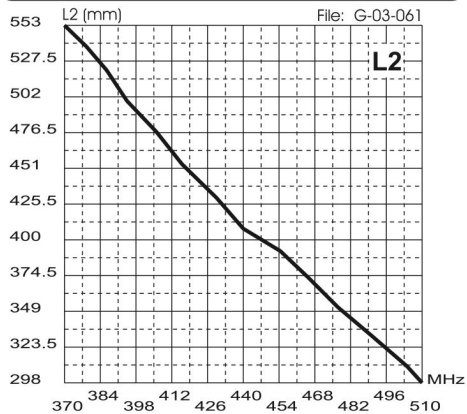

**TYPICAL TUNING DIAGRAMS**

**NOTE:**

- Use the curves just as a guide. For fine-tuning please use an SWR-Meter.

**MATCHING DIAGRAM**

TYPICAL MATCHING DIAGRAM vs FREQUENCY

**BANDWIDTH DIAGRAM**

TYPICAL BANDWIDTH DIAGRAM vs FREQUENCY

HI-QUALITY ANTENNAS MADE IN ITALY

**GPF 703 N**

UHF Base Station Antenna 370...510 MHz

*Installation Manual*