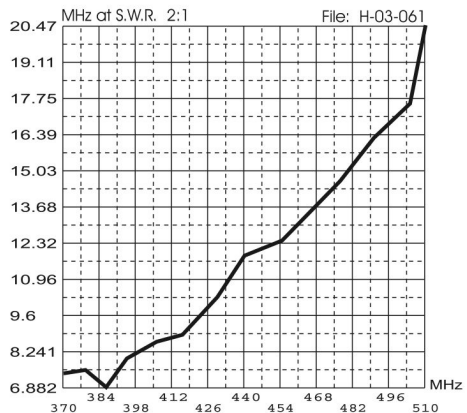

**TYPICAL TUNING DIAGRAMS**

**NOTE:**

- Use the curves just as a guide. For fine-tuning please use an SWR-Meter.

**MATCHING DIAGRAM**

TYPICAL MATCHING DIAGRAM vs FREQUENCY

**BANDWIDTH DIAGRAM**

TYPICAL BANDWIDTH DIAGRAM vs FREQUENCY