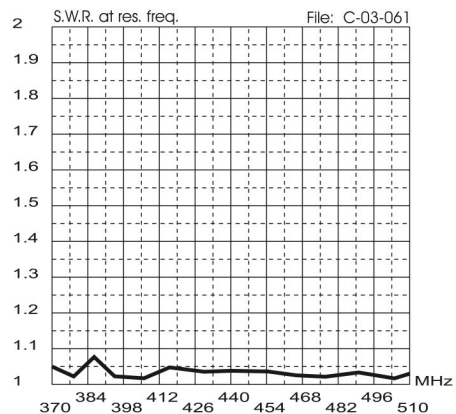

**TYPICAL TUNING DIAGRAMS**

**NOTE:**

- Use the curves just as a guide. For fine-tuning please use an SWR-Meter.

**MATCHING DIAGRAM**

TYPICAL MATCHING DIAGRAM vs FREQUENCY

**BANDWIDTH DIAGRAM**

TYPICAL BANDWIDTH DIAGRAM vs FREQUENCY

HI-QUALITY ANTENNAS MADE IN ITALY

**GPF 703 N**

UHF Base Station Antenna 370...510 MHz

*Installation Manual*